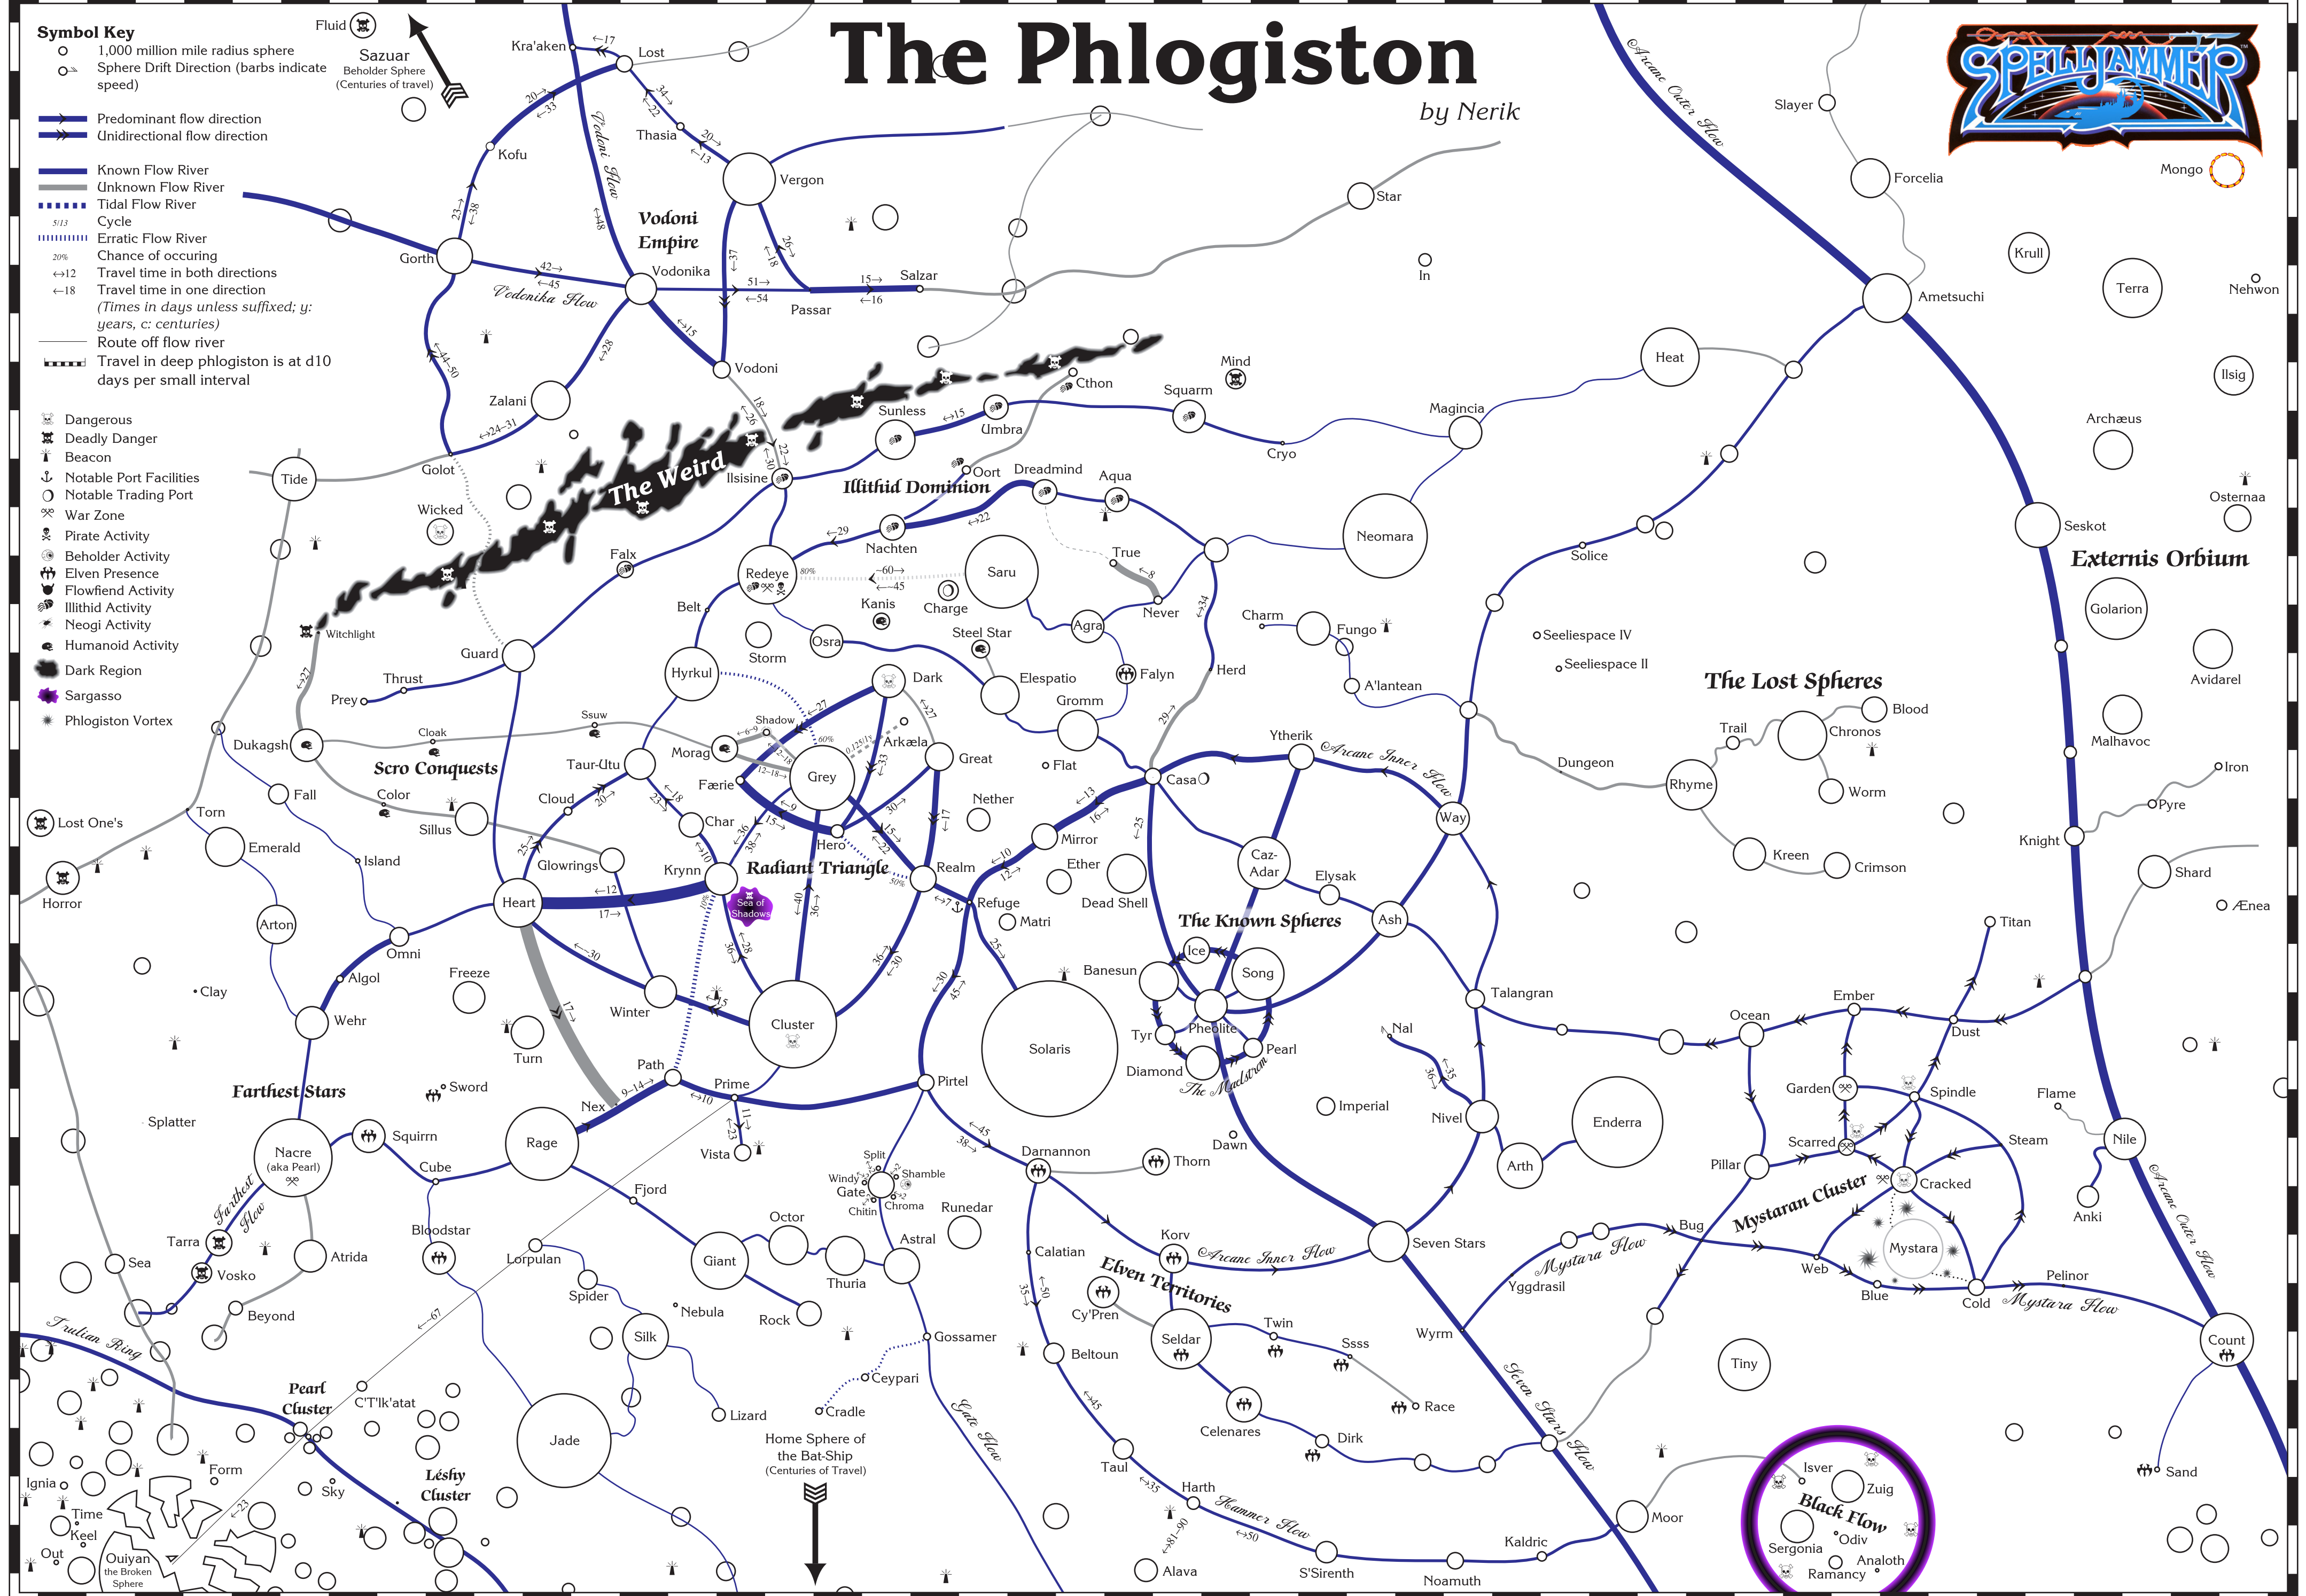

The Phlogiston

by Nerik

- Symbol Key**
- 1,000 million mile radius sphere
 - Sphere Drift Direction (barbs indicate speed)
 - ➔ Predominant flow direction
 - ➔ Unidirectional flow direction
 - Known Flow River
 - Unknown Flow River
 - Tidal Flow River
 - Cycle
 - Erratic Flow River
 - 20% Chance of occurring
 - ↔12 Travel time in both directions
 - ←18 Travel time in one direction (Times in days unless suffixed; y: years, c: centuries)
 - Route off flow river
 - Travel in deep phlogiston is at d10 days per small interval

- ☠ Dangerous
- ☠ Deadly Danger
- ☠ Beacon
- ⚓ Notable Port Facilities
- Notable Trading Port
- ☠ War Zone
- ☠ Pirate Activity
- ☠ Beholder Activity
- ☠ Elven Presence
- ☠ Flowfiend Activity
- ☠ Illithid Activity
- ☠ Neogi Activity
- ☠ Humanoid Activity
- ☠ Dark Region
- ☠ Sargasso
- ☠ Phlogiston Vortex

- ☠ Lost One's
- ☠ Horror

- ☠ Clay

- ☠ Splatter

- ☠ Beyond

- ☠ Ignia
- ☠ Keel
- ☠ Out
- ☠ Ouiyan the Broken Sphere

Black Flow

- Isver
- Zuig
- Odov
- Sergonia
- Analoth
- Ramancy

Home Sphere of the Bat-Ship (Centuries of Travel)