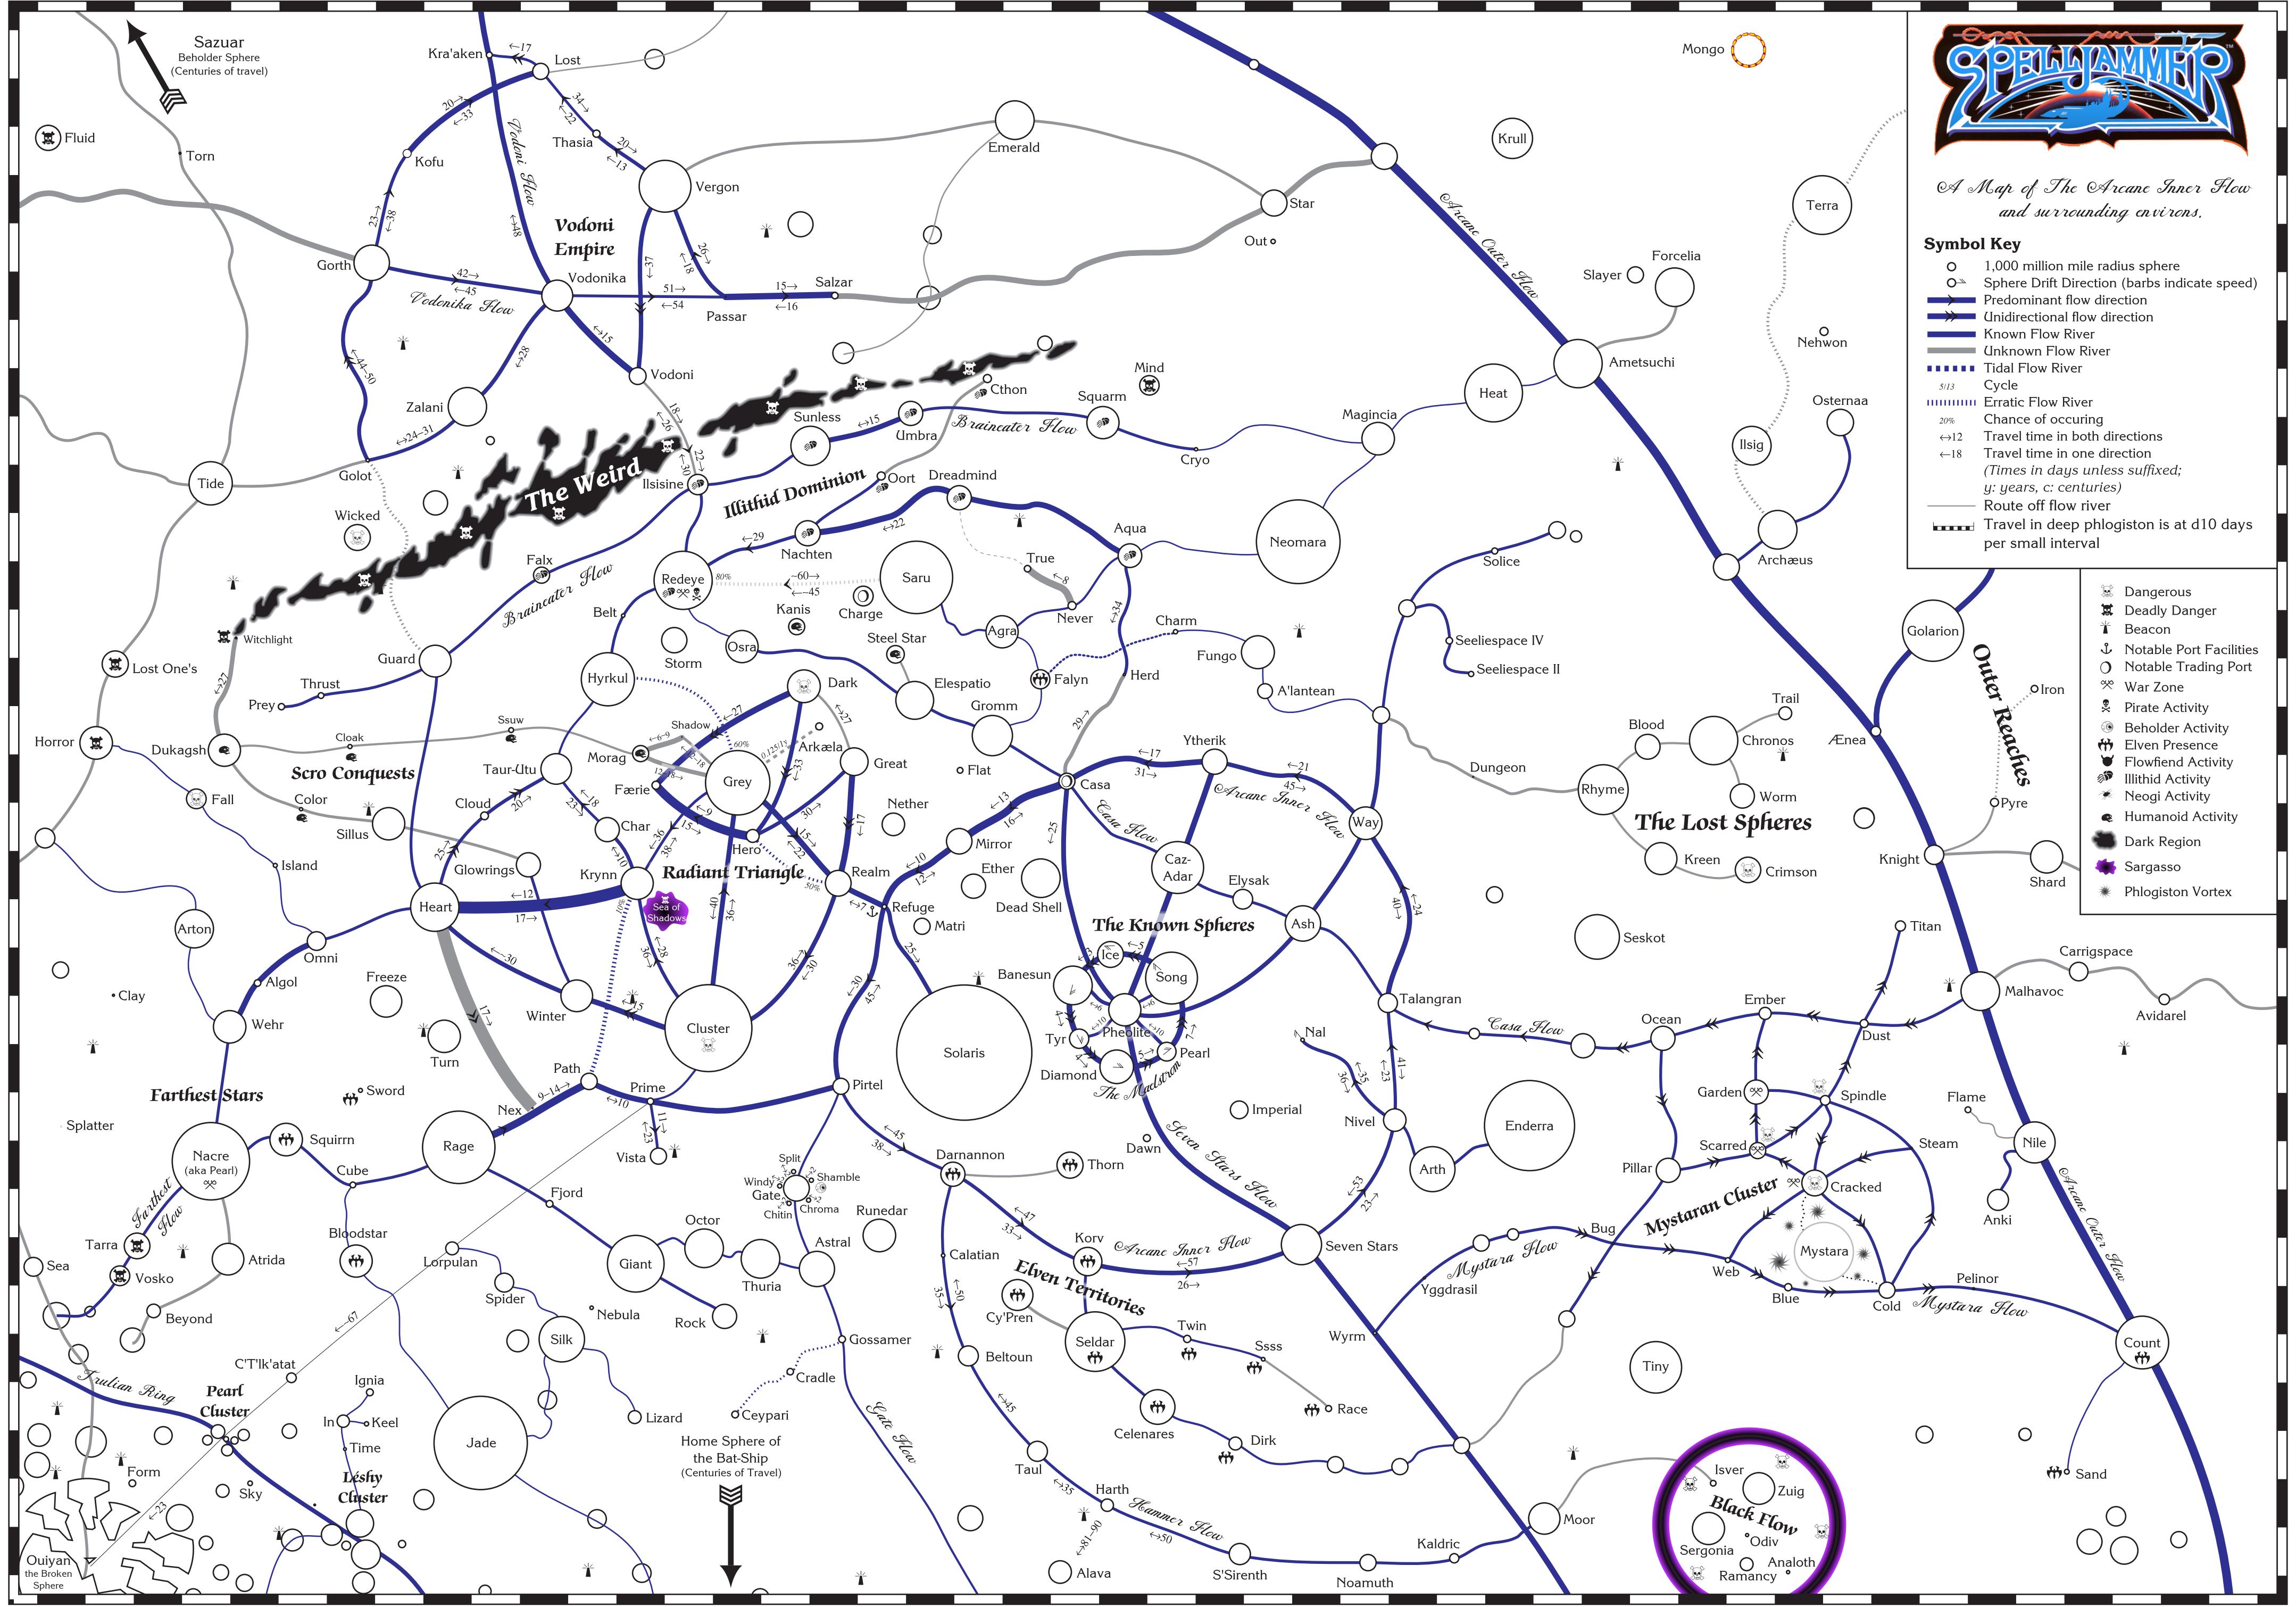

A Map of The Arcane Inner Flow and surrounding environs.

Symbol Key

- 1,000 million mile radius sphere
- Sphere Drift Direction (barbs indicate speed)
- Predominant flow direction
- ↔ Unidirectional flow direction
- Known Flow River
- Unknown Flow River
- ▬ Tidal Flow River
- ▬ Cycle
- ▬ Erratic Flow River
- 5/13 Chance of occurring
- ↔12 Travel time in both directions
- ←18 Travel time in one direction
- (Times in days unless suffixed; y: years, c: centuries)
- Route off flow river
- ▬ Travel in deep phlogiston is at d10 days per small interval

- ☠ Dangerous
- ☠☠ Deadly Danger
- ⚓ Beacon
- ⚓ Notable Port Facilities
- ⊙ Notable Trading Port
- ☠ War Zone
- ☠ Pirate Activity
- ☠ Beholder Activity
- ☠ Elven Presence
- ☠ Flowfend Activity
- ☠ Illithid Activity
- ☠ Neogi Activity
- ☠ Humanoid Activity
- ☠ Dark Region
- ☠ Sargasso
- ☠ Phlogiston Vortex