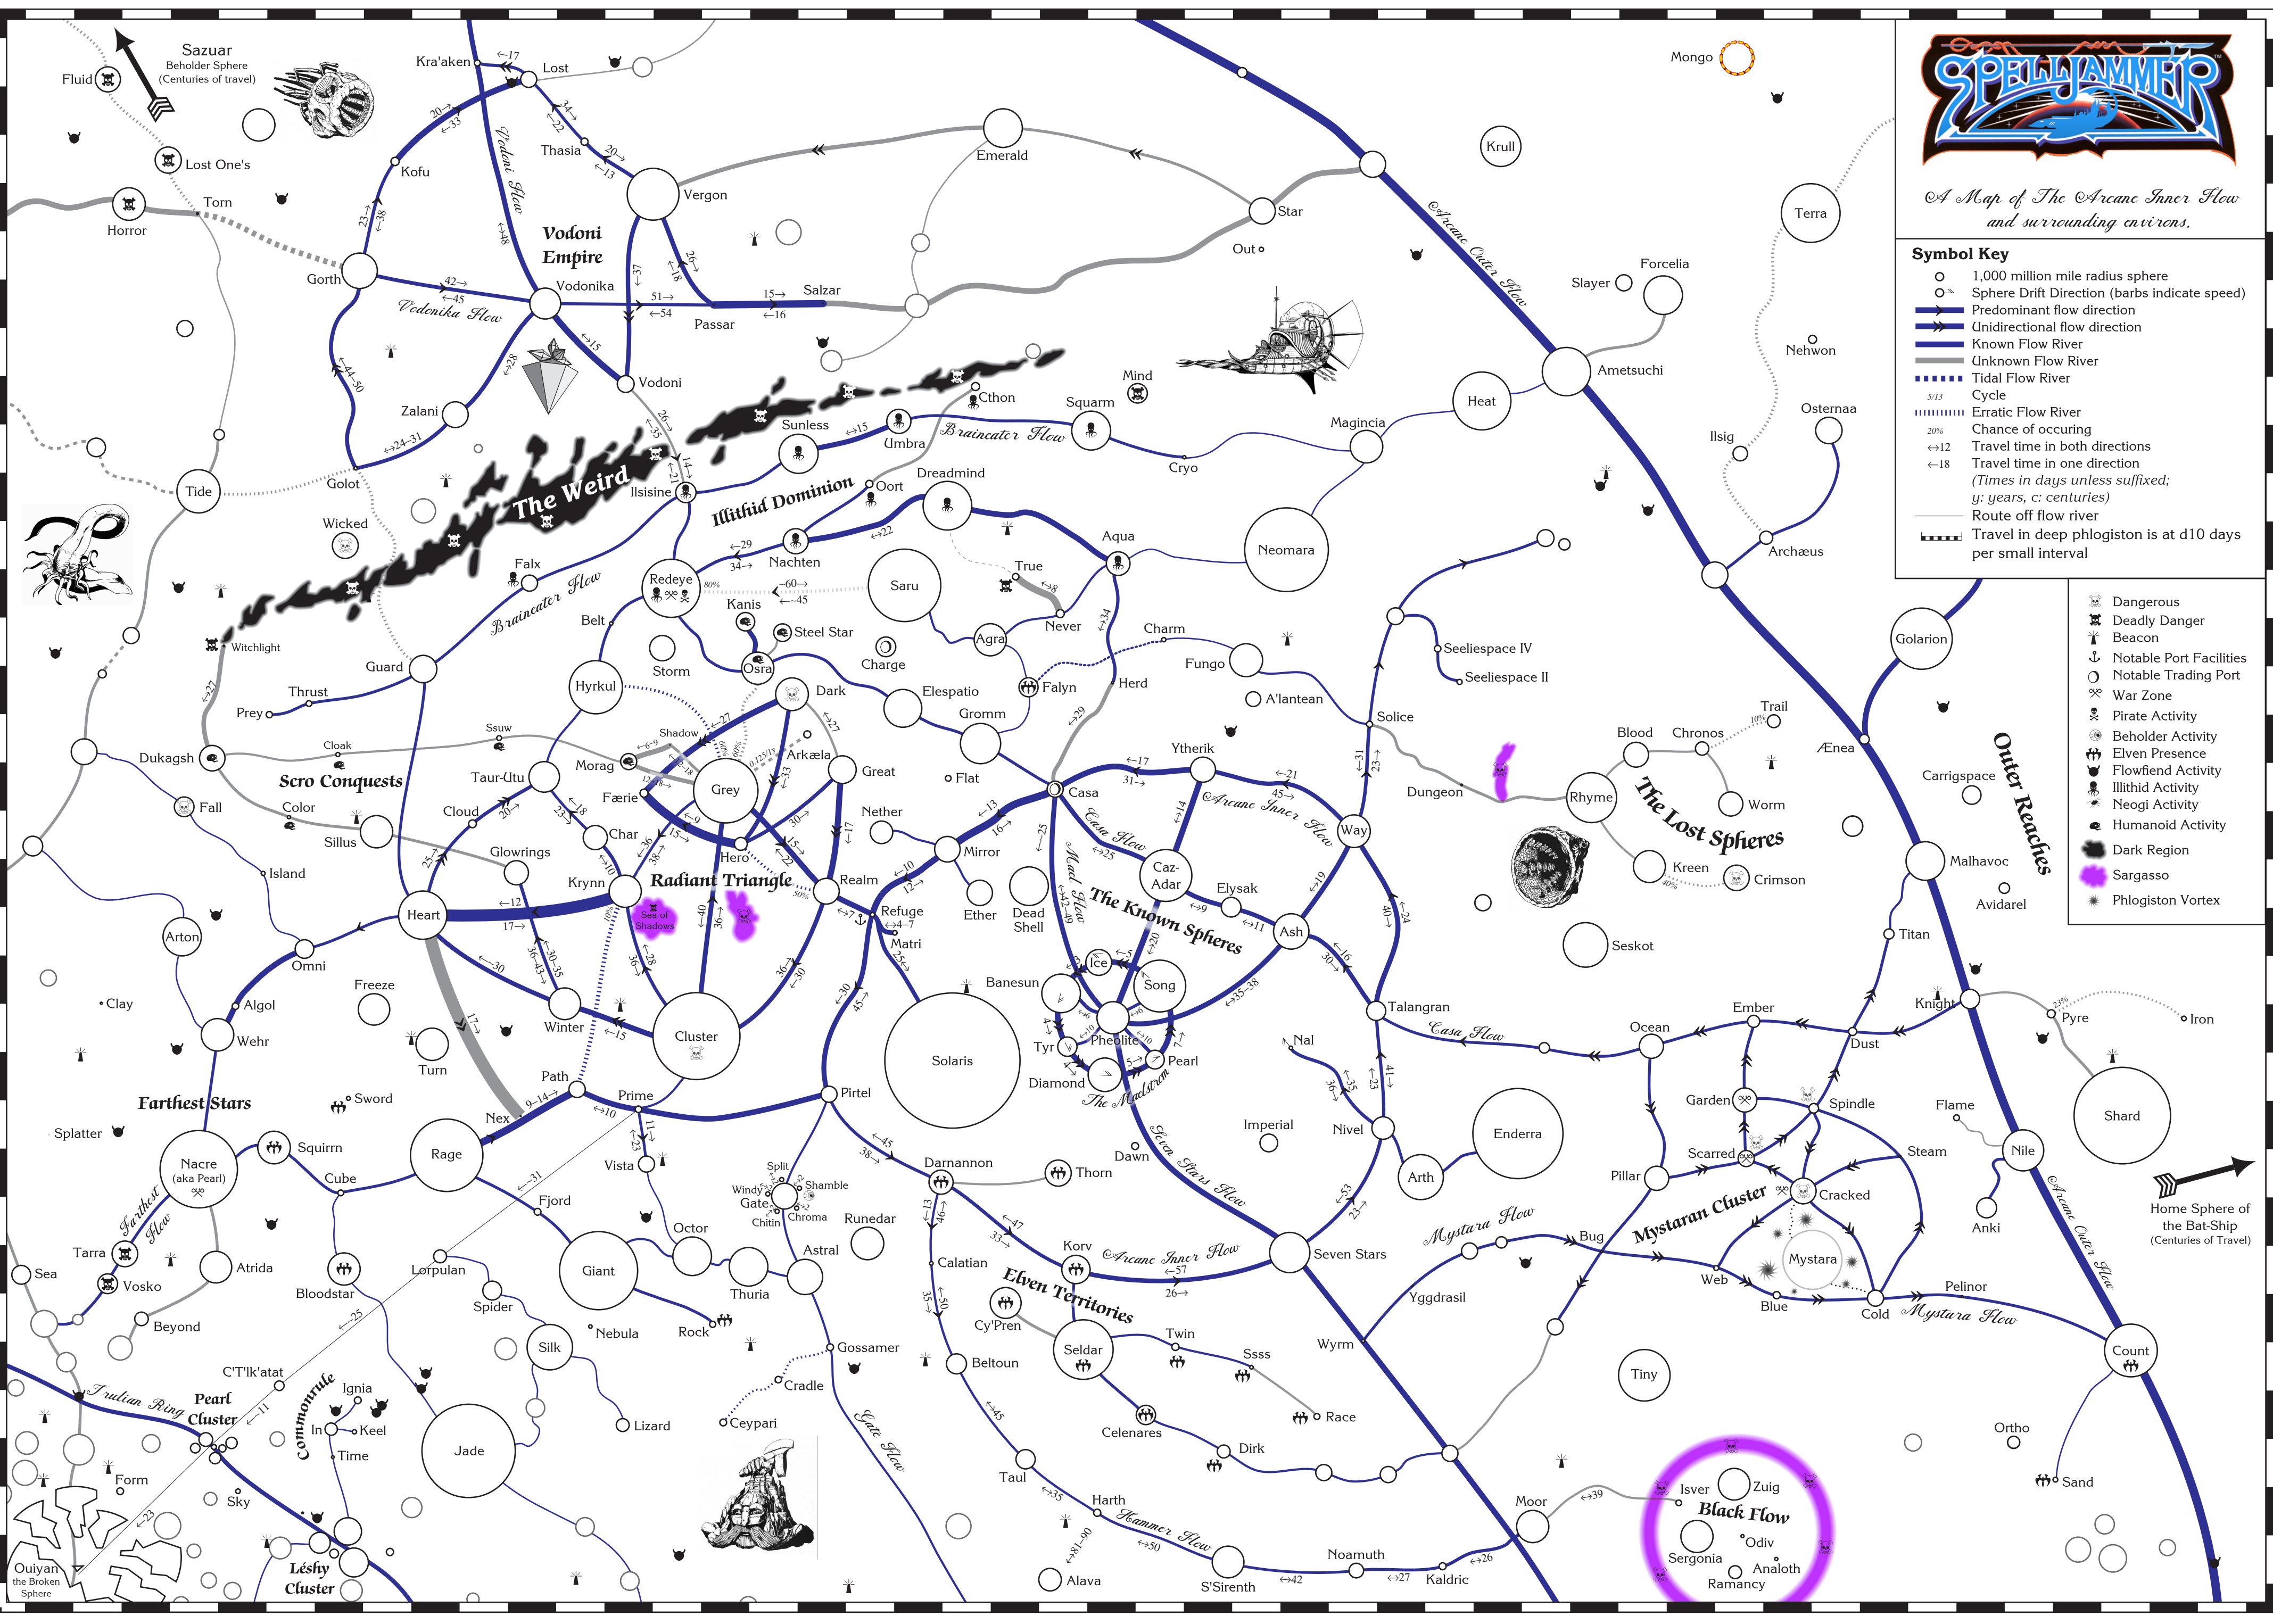

A Map of The Arcane Inner Flow and surrounding environs.

Symbol Key

- 1,000 million mile radius sphere
- Sphere Drift Direction (barbs indicate speed)
- Predominant flow direction
- Unidirectional flow direction
- Known Flow River
- Unknown Flow River
- Tidal Flow River
- Cycle
- Erratic Flow River
- Chance of occurring
- ↔ Travel time in both directions
- ↔ Travel time in one direction (Times in days unless suffixed; y: years, c: centuries)
- Route off flow river
- Travel in deep phlogiston is at d10 days per small interval

- ☠ Dangerous
- ☠☠☠ Deadly Danger
- 🗨 Beacon
- ⚓ Notable Port Facilities
- 🌐 Notable Trading Port
- ☠☠☠ War Zone
- ☠☠☠ Pirate Activity
- 👁 Beholder Activity
- 👁 Elven Presence
- ☠☠☠ Flowfend Activity
- ☠☠☠ Illithid Activity
- ☠☠☠ Neogi Activity
- ☠☠☠ Humanoid Activity
- ☠☠☠ Dark Region
- ☠☠☠ Sargasso
- ☠☠☠ Phlogiston Vortex

Home Sphere of the Bat-Ship (Centuries of Travel)